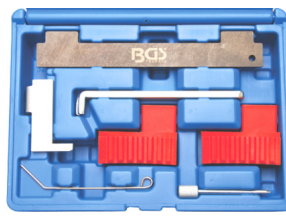

116 €

OPEL14 Opel /Saab 2.0 Turbo Z20NET, B207, B207E, B207L