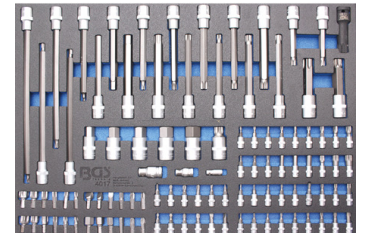

BGS4017 FOAM MODUL 104 ST.
PCS. 1/4 - 1/2 TX & TTX T8 -->
T70 / IN 5 --> 24 / XZN 8 --> 18 /
Plat - PH - PZ - Ribe 9-10.
Bitshouders - Porte-bits 1/4-3/8-1/2
225 €