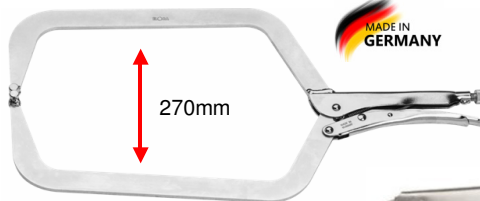

79 €

509-500 Griptang. Pince grip 500x300mm

WISE-GRIP

VG4LN	100mm	25 €
VG6LN	150mm	28 €
VG9LN	200mm	32 €

WISE-GRIP

VG7CR	175mm	21 €
VG10CR	150mm	28 €

WISE-GRIP

VG7R	175mm	21 €
VG10R	250mm	28 €