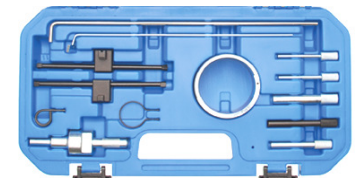

26 €

PSA6 Citroen/Fiat/Peugeot 2.0 & 2.2L DW10 / DW12 Diesel dubbele nokkenas / double arbre à cames Citroen C4, C5, C6, C8, DS4, Berlingo, C-Crosser, Dispatch, Evasion, Jumper, Jumpy, Relay, Picasso, Grand Picasso, Synergie, Xantia. Peugeot 206, 306, 307, 308, 406, 407, 508, 607, 806, 807, 3008, 4007, 5008, Boxer, Expert, RCZ / Fiat Ducato, Scudo, Ulysse Motorcodes: DW10, DW12M, RH, 4H