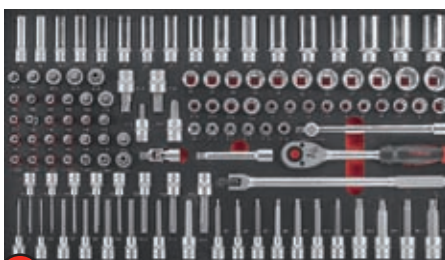

3 FOR F41162 1/2" doppenet 116dlg