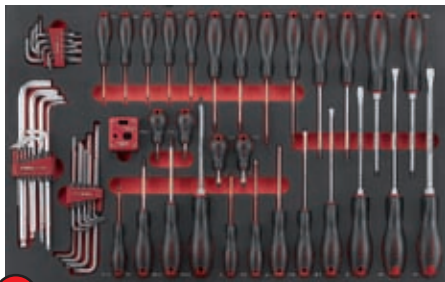

*dimensions. L 95 cm x B 50 cm x H103 cm*

**FORCE**  
PROFESSIONAL TOOLS

**1** FOR F2592 schroevendraaiers + L sleutels 59dlg

**5** FOR F5461 sleutelset 46dlg

**2** FOR F31921 1/4"-3/8" combinatie set 192dlg